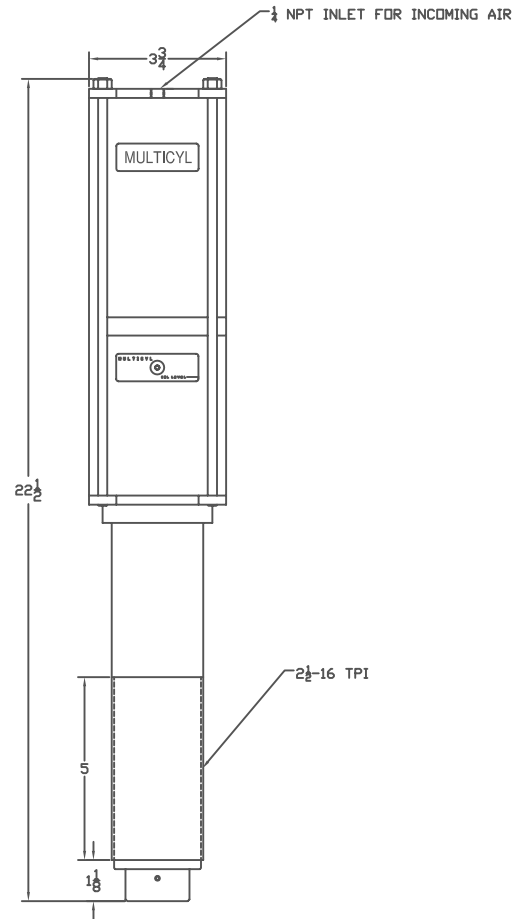

MC 15-5-9 CYLINDER
5/8" OVERALL STROKE
9/32" POWER STROKE
7 1/2 TON MAX OUTPUT

MULTICYL[®] Inc.
640 Hardwick Road, Unit 5
Bolton, Ontario
Canada L7E 5R1
(905) 951-0670
FAX (905) 951-0672